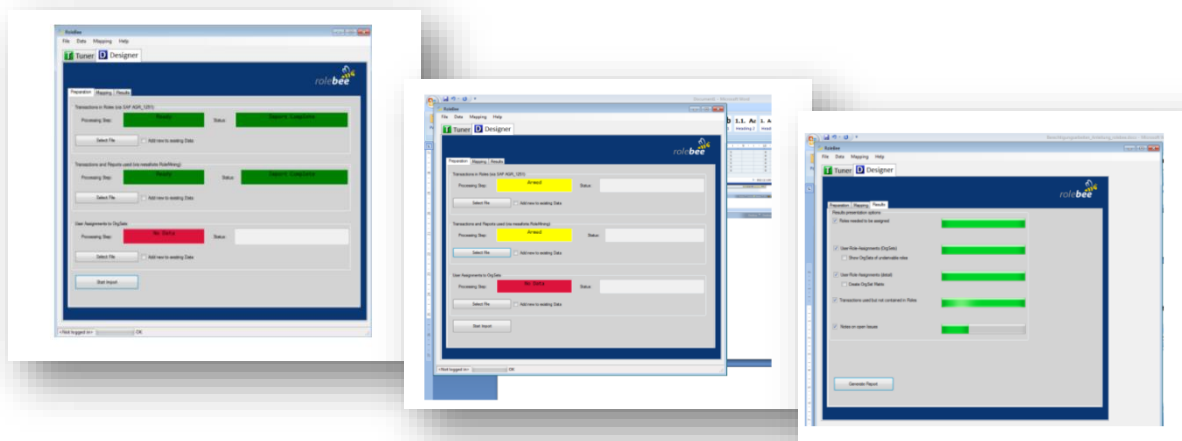

Roll design and maintenance

wikima4 rolebee.RoleDesigner automates mass work in the area of role design, creation and maintenance that is not provided by SAP systems.

wikima4 rolebee.RoleDesigner is easy and quick to implement, a return on investment due to simplified SAP role design, creation and maintenance is achieved in 3 months: **A business case that pays off for every company using SAP!**

Functions of rolebee.RoleDesigner

- Structured and sustainable development of role designs
- Creating and implementing role templates
- Derivation of master roles according to the organisational model
- Role Process Assignment
- Role administration such as
- New creation of roles
- Role mapping for new users via lookup and efficient role assignment
- Mass and individual deletion of roles that are no longer needed
- Mass or individual correction of transactions or attributes in existing roles
- Mass provisioning of users (e.g. test users)
- Aggregation of single rolls to collective rolls
- Automatic SAP roles
- Rename and add organisational elements
- Documentation of roles (short text / description)

User-friendly

The wikima4 rolebee.RoleDesigner designs and tunes in 3 process steps

Preparation, Mapping, Results

the SAP roles using SAP standard reports.

wikima4 tolebee.RoleDesigner is in use

in these industries